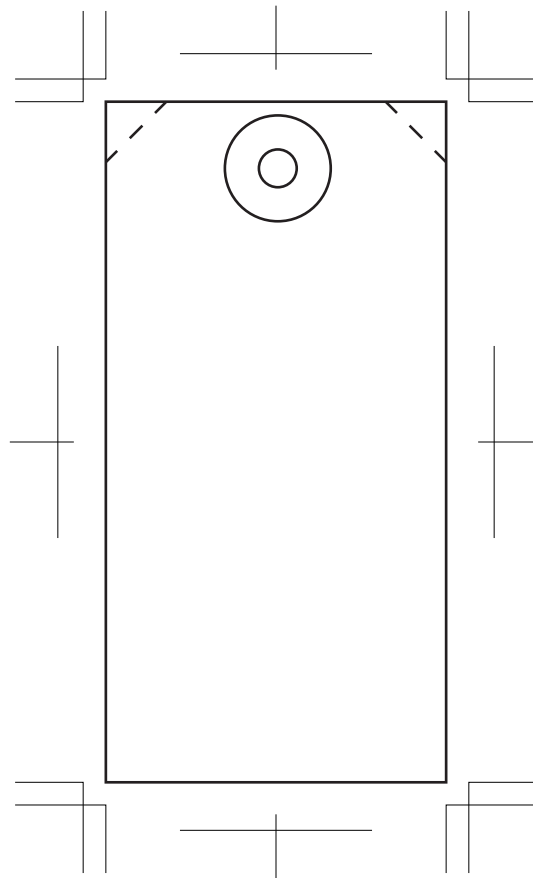

(中) 90×45mm

originaltag.global-pci.com/