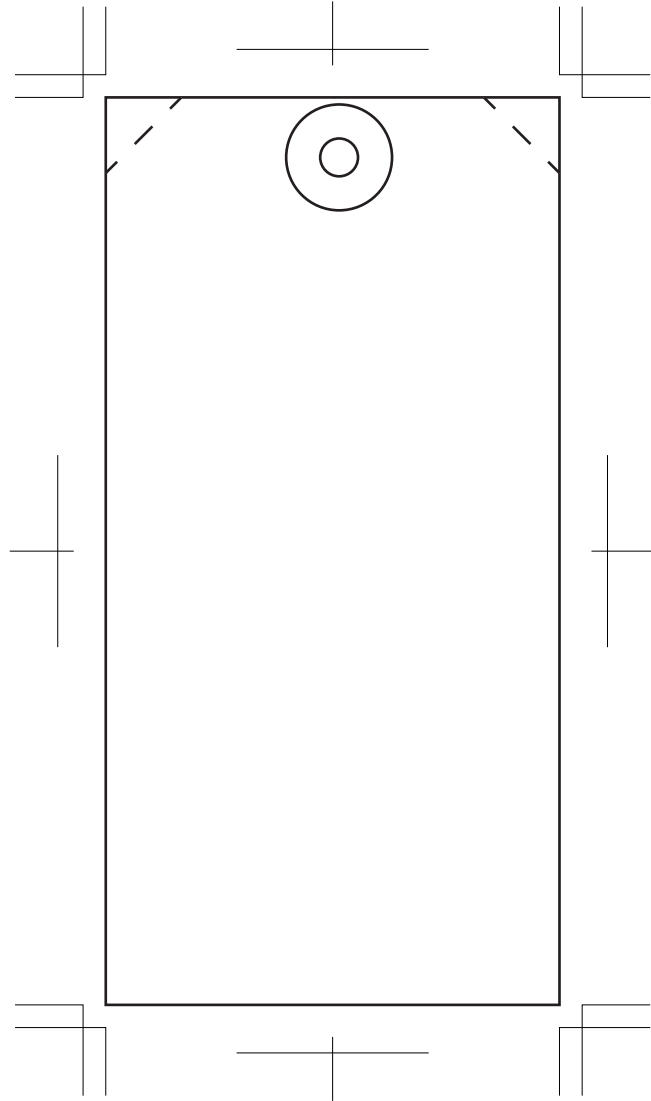

(大) 120×60mm

originaltag.global-pci.com/